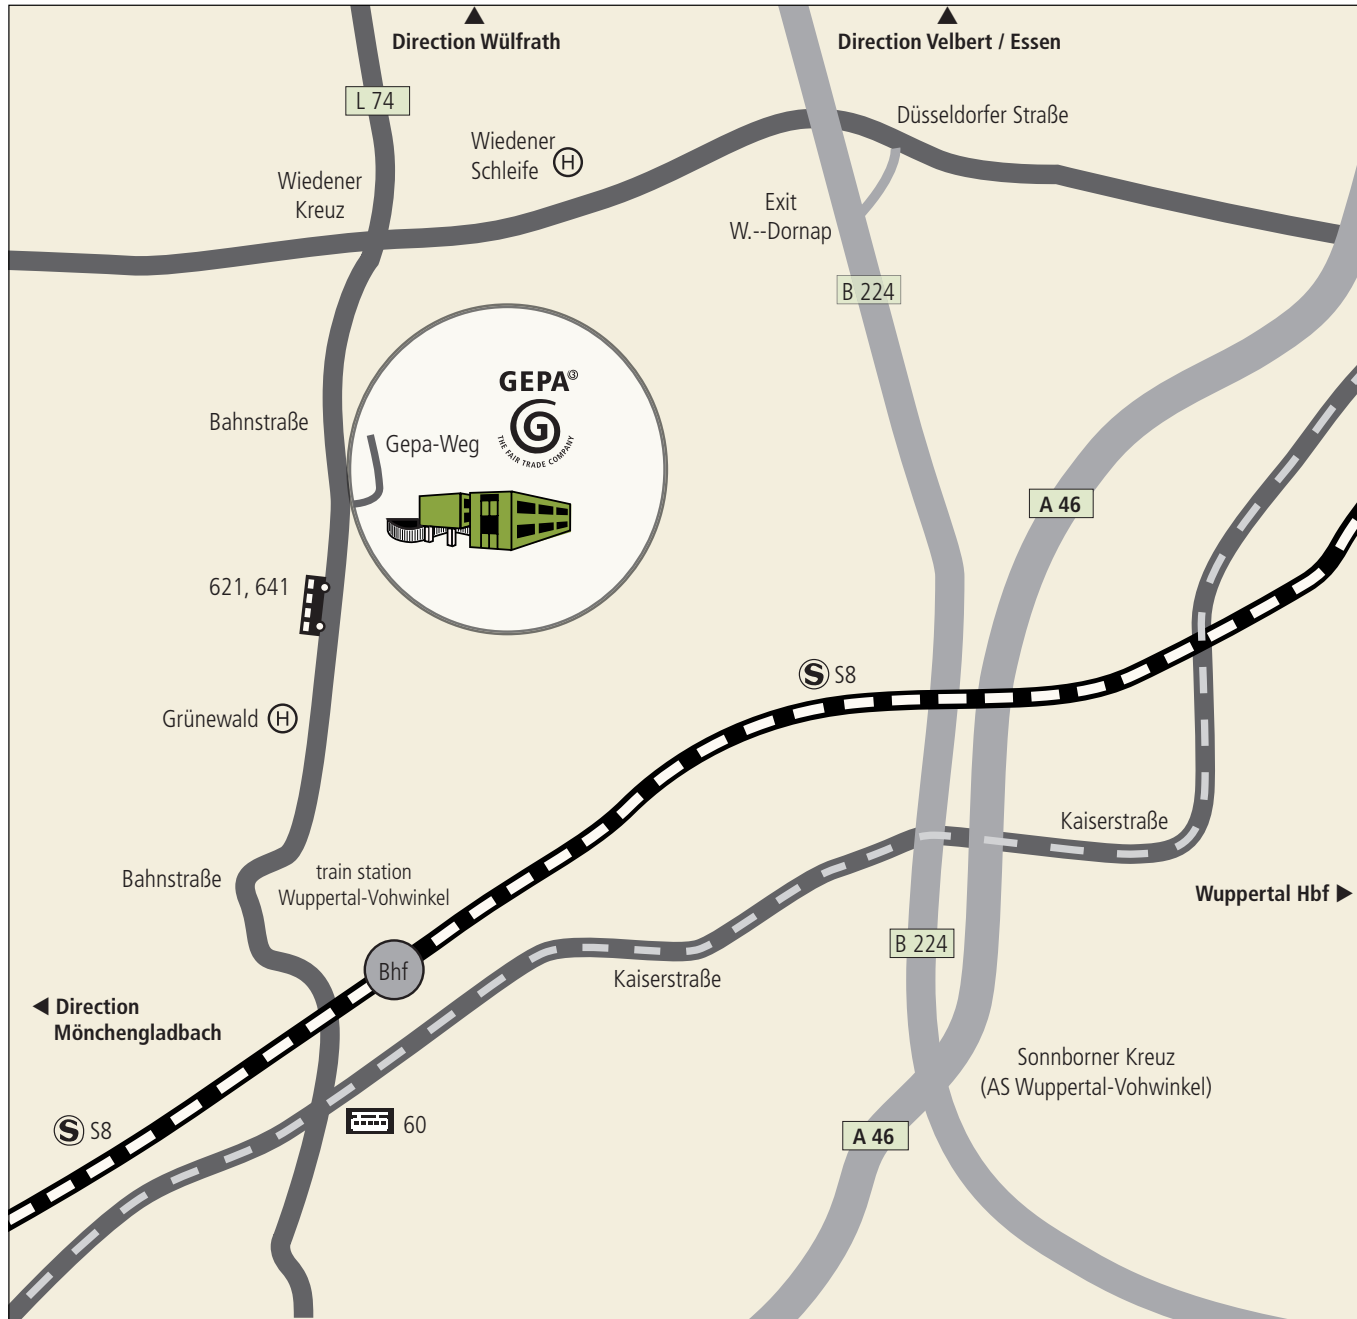

**IMPORTANT!** For your navigation system: please enter „Bahnstrasse 230“ instead of GEPA-Weg!

Bus   
 Schwebebahn (suspension railway)   
 S-Bahn (urban railway)   
 Bus Stop

**Directions to the new GEPA location in Wuppertal:**

Gepa-Weg 1  
42327 Wuppertal

**Arriving at „Wuppertal-Vohwinkel“ train station:**

- The bus stop is right in front of the station building:
- Take the bus line 621 or line 641 direction „Wülfrath“.  
Alternative: take bus line 745 direction „Mettmann-Jubiläumsplatz“.
  - Get off at the stop called „GEPA-Weg“ (5 stops or about 3 minutes)
  - Turn right into „GEPA-Weg“.

**From the north – highway A 46 from „Dortmund“**

- Leave the highway at exit „Wuppertal-Varresbeck“.
- Turn right and follow „Düsseldorfer Strasse“ (B 7) direction „Mettmann“ for 2.5 km.
- At the light turn left into „Bahnstrasse“ direction „Solingen / Vohwinkel“.
- After 500 m turn left into „GEPA-Weg“

**From the south – highway A 46 from „Düsseldorf“**

- At the interchange „Sonnborner Kreuz“ follow 224 direction „Essen / Velbert“.
- Take the next exit „Dornap“.
- Turn left and follow „Düsseldorfer Strasse“ (B 7) direction „Mettmann“ for ca. 600 m.
- At the light turn left into „Bahnstrasse“ direction „Solingen / Vohwinkel“.
- After 500 m turn left into „GEPA-Weg“.